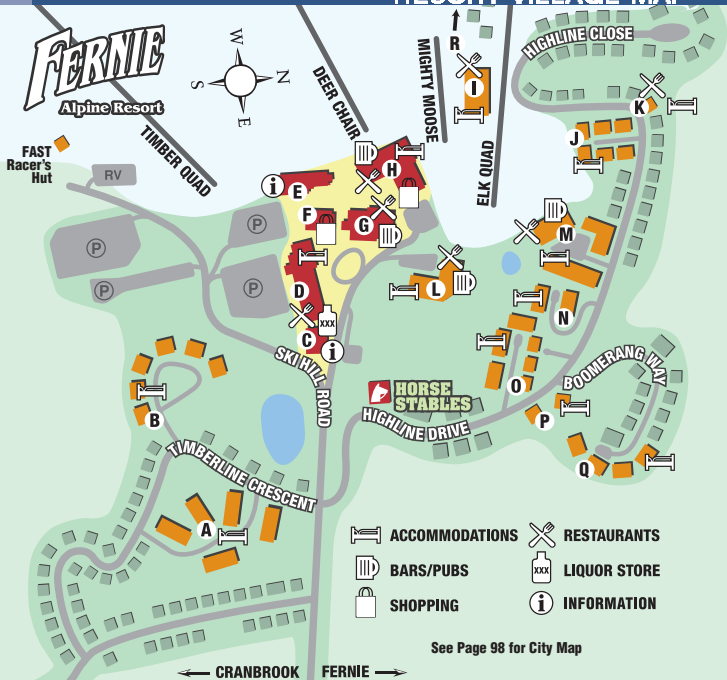

# RESORT VILLAGE MAP

See Page 98 for City Map

## Accommodation

- K Alpine Lodge
- P Bear Paw Lodges
- O Cedar Ridge Estates
- H Cornerstone Lodge
- A Fernie Lodging Company
- L Griz Inn
- M Lizard Creek Lodge
- B Polar Peak Lodges
- I Snow Creek Lodge
- Q Stone Creek Chalets
- N Tamarack Ridge
- J Thunder Ridge Chalets
- A Timberline Lodges
- D Wolf's Den Mountain Lodge

## Restaurants and Cafés

- K Alpine Lodge
- R Bear's Den
- G Daylodge Cafeteria
- C Gabriella's
- H Kelsey's Restaurant
- M Lizard Creek Restaurant
- H Slopeside Café & Deli
- I Snow Creek Café
- L The Wood

## Nightlife

- G Grizzly Bar
- H Kelsey's Bar
- M Lizard Creek Lounge
- L The Wood