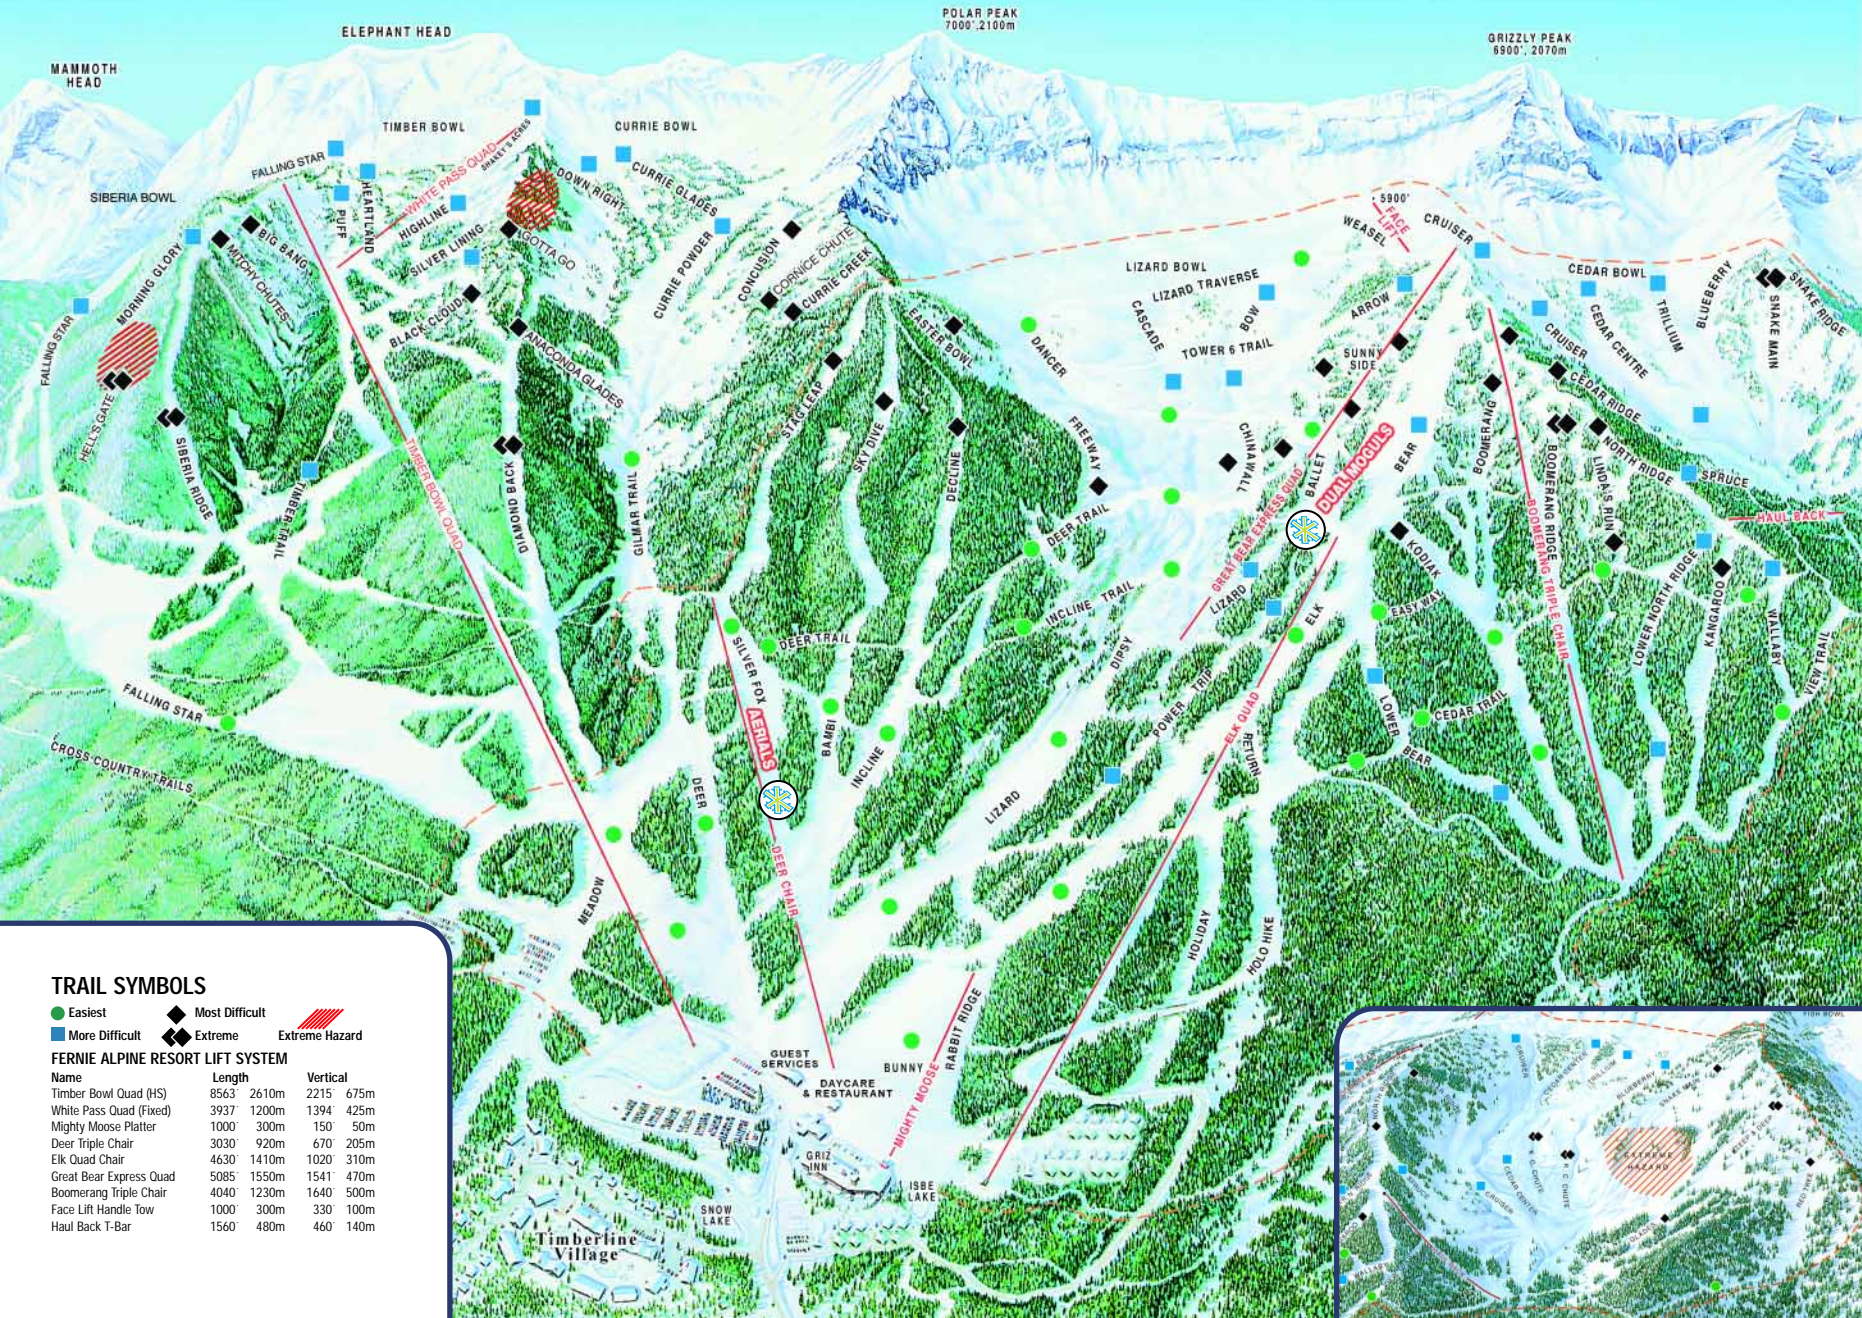

# FERNIE ALPINE RESORT TRAIL MAP

## TRAIL SYMBOLS

- Easiest
- More Difficult
- ◆ Most Difficult
- ▨ Extreme Hazard

## FERNIE ALPINE RESORT LIFT SYSTEM

Name	Length	Vertical
Timber Bowl Quad (HS)	8563	2610m / 2215' / 675m
White Pass Quad (Fixed)	3937	1200m / 1394' / 425m
Mighty Mouse Platter	1000	300m / 150' / 50m
Deer Triple Chair	3030	920m / 670' / 205m
Elk Quad Chair	4630	1410m / 1020' / 310m
Great Bear Express Quad	5085	1550m / 1541' / 470m
Boomerang Triple Chair	4040	1230m / 1640' / 500m
Face Lift Handle Tow	1000	300m / 330' / 100m
Haul Back T-Bar	1560	480m / 460' / 140m