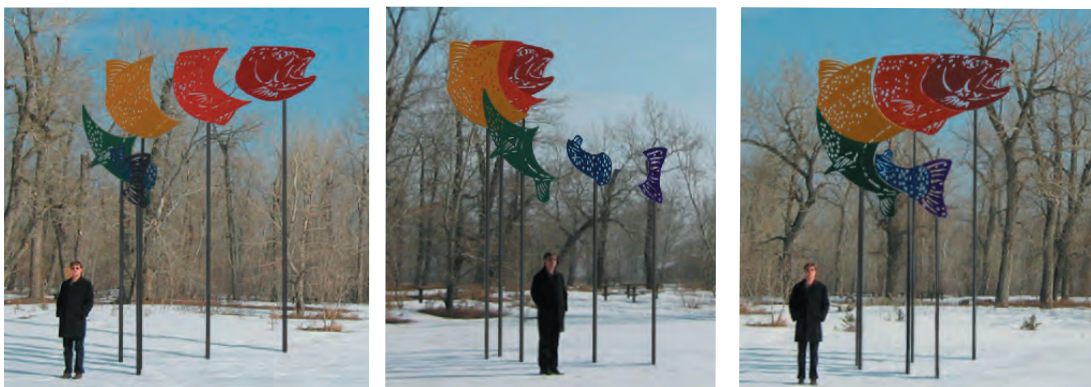

FUND RAISING OBJECTIVE

\$130,000

\$30,000 in kind donation

Three Sisters in Fernie, BC

DESIGN APPROACH

Monuments to important local events expressed through boring statues in central park do very little to help people understand their roots or bring communities together. The new exhibit will overcome these challenges by offering three components:

A sculpture created by internationally known artist Jeff de Boer will use an intriguing optical illusion featuring a larger than life miner's face to attract passers by. This is a very exciting development. The sculpture consists of individual shapes set on pedestals. From most angles the shapes appear random however at a certain point as visitors walk around the sculpture the shapes come together to form a complete image. Jeff's example below is a rainbow trout.